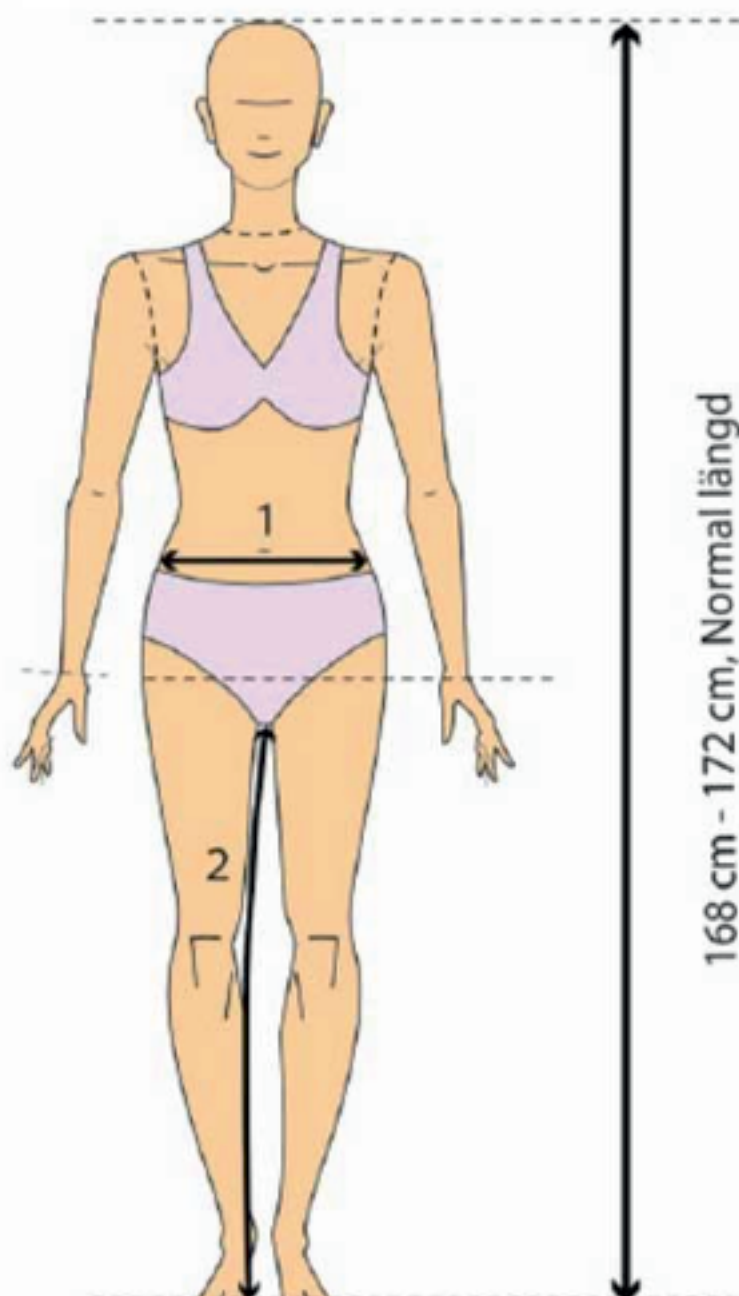

# ARRAKS size guide for women's pants

1. **WAIST:** Measure the waist circumference at the smallest part of the waist
2. **INSEAM:** Measure the distance from crotch point to the floor

Translation table

XS		S		M		L		XL		2XL		3XL		4XL	
34	36	38	40	42	44	46	48	50	52	54					

## ARRAK/EU SIZING:

### Regular size

<b>Womens Size</b>	<b>34</b>	<b>36</b>	<b>38</b>	<b>40</b>	<b>42</b>	<b>44</b>	<b>46</b>	<b>48</b>	<b>50</b>	<b>52</b>	<b>54</b>
Waist in cm	64	68	72	<b>76</b>	81	86	92	98	104	110	116
Inseam in cm	78,5	79	79,5	<b>80</b>	80,5	81	81,5	82	82,5	82,5	82,5