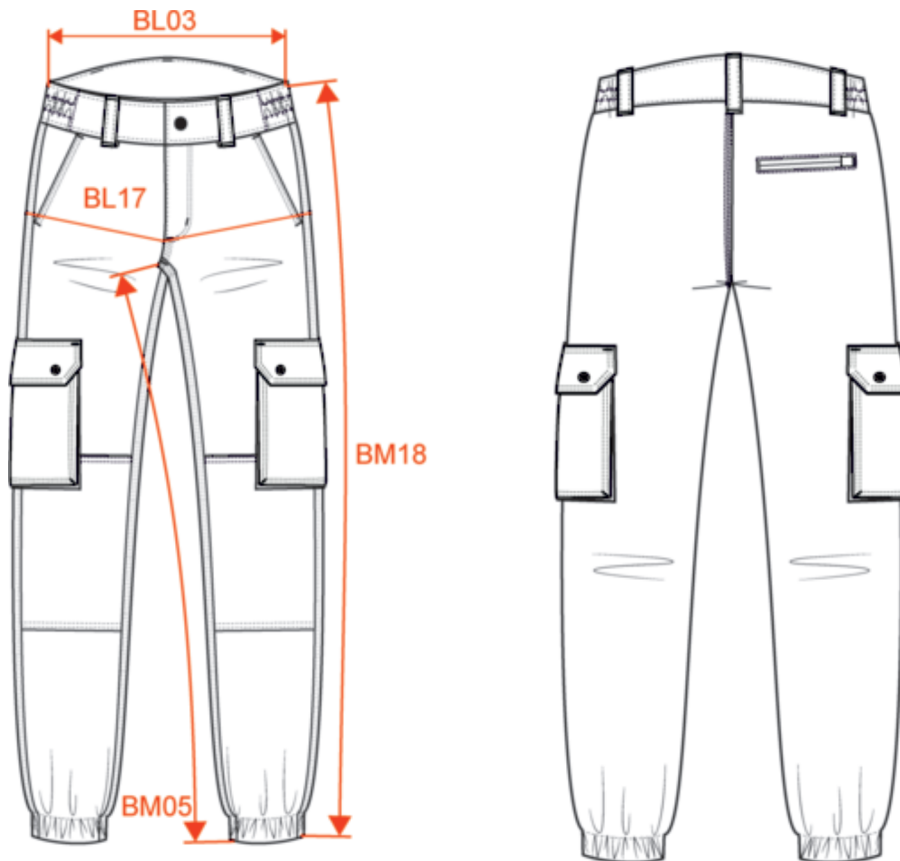

WK711

Unisex trousers with elasticated bottom leg

Dimensions (cm)

Measurements in cm	34 FR	36 FR	38 FR	40 FR	42 FR	44 FR	46 FR	48 FR	50 FR	52 FR	54 FR	56 FR	58 FR	60 FR	62 FR
BL03 - 1/2 elasticated waist width relaxed (front over back)	36.00	38.00	40.00	42.00	44.00	46.00	48.50	51.00	53.50	56.00	58.50	61.00	63.50	66.00	68.50
BL17 - 1/2 hip width (measured parallel to waistband)	47.00	49.00	51.00	53.00	55.00	57.00	59.00	61.00	63.00	65.00	67.00	69.00	71.00	73.00	75.00
BM05 - Inseam length	77.00	77.00	77.00	77.00	77.00	77.00	77.00	77.00	77.00	77.00	77.00	77.00	77.00	77.00	77.00
BM18 - Side length (waistband included)	102.50	103.00	103.50	104.00	104.50	105.00	105.50	106.00	106.50	107.00	107.50	108.00	108.50	109.00	109.50